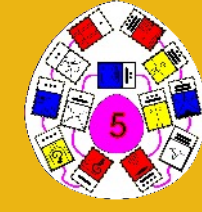

Castle White - Enchanted Wave 6

Fabio Quintiliano - 27.05.1978

Mayan Kin 69: Red Self Existing Moon

I Define in order to Purify
 Measuring Flow
 I seal the Process of Universal Water
 With the Self-Existing tone of Form
 I am guided by the power of Life Force

Time Tunnel
The Atari Alliance

The central graphic is a circular emblem with a multi-colored rainbow border. Inside the border, the text "Time Tunnel" is written in a large, bold, black font at the top, and "The Atari Alliance" is written at the bottom. A central green and red square is surrounded by a ring of small, colorful icons. Four larger square icons are positioned around the central square: a blue one on the left, a red one on the right, a white one at the top, and a yellow one at the bottom. Each of these square icons is connected to a circular icon containing a character or symbol: a Hindu deity (top-left), a Star Wars character (top-right), a sphinx (bottom-left), and Chewbacca (bottom-right). A yin-yang symbol is also present near the bottom text.