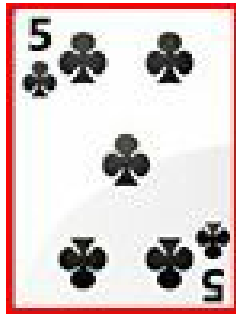

Castle White - Enchanted Wave 6

Fabio Quintiliano - 27.05.1978

Mayan Kin 69: Red Self Existing Moon

I Define in order to Purify
 Measuring Flow
 I seal the Process of Universal Water
 With the Self-Existing tone of Form
 I am guided by the power of Life Force

Time Tunnel
The Atari Alliance

The central graphic is a circular emblem with a multi-colored rainbow border. Inside the border, the text "Time Tunnel" is written in a large, bold, black font at the top, and "The Atari Alliance" is written at the bottom. A central green and red square is surrounded by a ring of small, colorful icons. Four larger square icons are positioned around the central square: a blue one on the left, a red one on the right, a white one at the top, and a yellow one at the bottom. Each of these square icons is connected to a circular icon containing a character or symbol: a Hindu deity (top-left), a Star Wars character (top-right), a sphinx (bottom-left), and Chewbacca (bottom-right). A yin-yang symbol is also present near the bottom text.