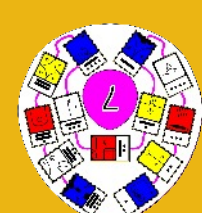

Castle White - Enchanted Wave 6

Fabio Quintiliano - 27.05.1978

Mayan Kin 69: Red Self Existing Moon

I Define in order to Purify
 Measuring Flow
 I seal the Process of Universal Water
 With the Self-Existing tone of Form
 I am guided by the power of Life Force

Time Tunnel
The Atari Alliance

The central graphic is a circular emblem with a multi-colored rainbow border. Inside the border, the text "Time Tunnel" is written in a large, bold, black font at the top, and "The Atari Alliance" is written at the bottom. A central green and red square is surrounded by a ring of small, colorful icons. Four larger square icons are positioned around the central square: a blue one on the left, a red one on the right, a white one at the top, and a yellow one at the bottom. Each of these square icons is connected to a circular icon containing a character or symbol: a Hindu deity (top-left), a Star Wars character (top-right), a sphinx (bottom-left), and Chewbacca (bottom-right). A yin-yang symbol is also present near the bottom text.