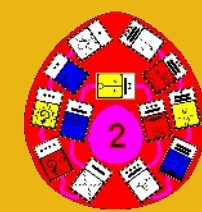

Castle White - Enchanted Wave 6

Fabio Quintiliano - 27.05.1978

Mayan Kin 69: Red Self Existing Moon

I Define in order to Purify
 Measuring Flow
 I seal the Process of Universal Water
 With the Self-Existing tone of Form
 I am guided by the power of Life Force

Time Tunnel
The Atari Alliance

The central graphic is a circular emblem with a multi-colored rainbow border. Inside the border, the text "Time Tunnel" is written in a large, bold, black font at the top, and "The Atari Alliance" is written at the bottom. A central green and red square is surrounded by a ring of small, colorful icons. Four larger square icons are positioned around the central square: a blue one on the left, a red one on the right, a white one at the top, and a yellow one at the bottom. Each of these square icons is connected to a circular icon containing a character or symbol: a Hindu deity (top-left), a Star Wars character (top-right), a sphinx (bottom-left), and Chewbacca (bottom-right). A yin-yang symbol is also present near the bottom text.